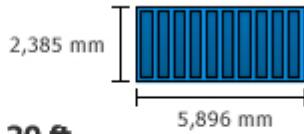

Container types and measurements

DRY CARGO CONTAINERS

20 ft

40 ft

40 ft High Cube

	20 ft	40 ft	40 ft High Cube
Interior Dimensions			
Width	2,350 mm	2,350 mm	2,350 mm
Length	5,896 mm	12,035 mm	12,035 mm
Height	2,385 mm	2,385 mm	2,697 mm
Door Opening			
Width	2,340 mm	2,339 mm	2,340 mm
Height	2,274 mm	2,274 mm	2,579 mm
Tare Weight			
kg	2,150 kg	3,700 kg	3,800 kg
lbs	4,739 lbs	8,156 lbs	8,377 lbs
Cubic Capacity			
Cubic meters	33.0 cbm	67.0 cbm	76.0 cbm
Cubic feet	1,179 cu. ft	2,393 cu. ft	2,714 cu. ft
Payload			
kg	24,850 kg	32,500 kg	30,200 kg
lbs	54,783 lbs	63,491 lbs	66,577 lbs

REEFER CONTAINERS

20 ft

40 ft

40 ft High Cube

	20 ft	40 ft	40 ft High Cube
Interior Dimensions			
Length	5,451 mm	11,577 mm	11,578 mm
Width	2,294 mm	2,294 mm	2,280 mm
Height	2,201 mm	2,210 mm	2,425 mm
Door Opening			
Width	2,296 mm	2,294 mm	2,278 mm
Height	2,156 mm	2,174 mm	2,473 mm
Tare Weight			
kg	2,930 kg	3,900 kg	4,500 kg
lbs	6,062 lbs	8,708 lbs	9,920 lbs
Cubic Capacity			

40 ft

20 ft Open Side/Open Top

	20 ft	40 ft	40 ft High Cube
Interior Dimensions			
Width	2,350 mm	2,350 mm	2,350 mm
Length	5,896 mm	12,035 mm	12,035 mm
Height	2,385 mm	2,385 mm	2,697 mm
Door Opening			
Width	2,340 mm	2,339 mm	2,340 mm
Height	2,274 mm	2,274 mm	2,579 mm
Tare Weight			
kg	2,150 kg	3,700 kg	3,800 kg
lbs	4,739 lbs	8,156 lbs	8,377 lbs
Cubic Capacity			
Cubic meters	33.0 cbm	67.0 cbm	76.0 cbm
Cubic feet	1,179 cu. ft	2,393 cu. ft	2,714 cu. ft
Payload			
kg	24,850 kg	32,500 kg	30,200 kg
lbs	54,783 lbs	63,491 lbs	66,577 lbs