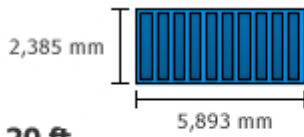

Cubic Capacity

Cubic meters	33.0 cbm	67.0 cbm	76.0 cbm
Cubic feet	1,179 cu. ft	2,393 cu. ft	2,714 cu. ft

Payload

kg	24,850 kg	32,500 kg	30,200 kg
lbs	54,783 lbs	63,491 lbs	66,577 lbs

OPEN TOP CONTAINERS

20 ft