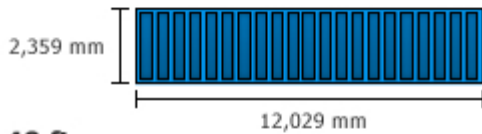

Cubic Capacity

Cubic meters	33.0 cbm	67.0 cbm	76.0 cbm
Cubic feet	1,179 cu. ft	2,393 cu. ft	2,714 cu. ft

Payload

kg	24,850 kg	32,500 kg	30,200 kg
lbs	54,783 lbs	63,491 lbs	66,577 lbs

OPEN TOP CONTAINERS

20 ft

40 ft

20 ft Open Side/Open Top

	20 ft	40 ft	40 ft High Cube
Interior Dimensions			
Width	2,350 mm	2,350 mm	2,350 mm
Length	5,896 mm	12,035 mm	12,035 mm
Height	2,385 mm	2,385 mm	2,697 mm
Door Opening			
Width	2,340 mm	2,339 mm	2,340 mm
Height	2,274 mm	2,274 mm	2,579 mm
Tare Weight			
kg	2,150 kg	3,700 kg	3,800 kg
lbs	4,739 lbs	8,156 lbs	8,377 lbs
Cubic Capacity			
Cubic meters	33.0 cbm	67.0 cbm	76.0 cbm
Cubic feet	1,179 cu. ft	2,393 cu. ft	2,714 cu. ft
Payload			
kg	24,850 kg	32,500 kg	30,200 kg
lbs	54,783 lbs	63,491 lbs	66,577 lbs