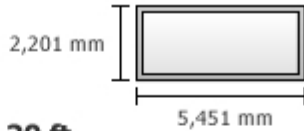

Container types and measurements

DRY CARGO CONTAINERS

20 ft

40 ft

40 ft High Cube

	20 ft	40 ft	40 ft High Cube
Interior Dimensions			
Width	2,350 mm	2,350 mm	2,350 mm
Length	5,896 mm	12,035 mm	12,035 mm
Height	2,385 mm	2,385 mm	2,697 mm
Door Opening			
Width	2,340 mm	2,339 mm	2,340 mm
Height	2,274 mm	2,274 mm	2,579 mm
Tare Weight			
kg	2,150 kg	3,700 kg	3,800 kg
lbs	4,739 lbs	8,156 lbs	8,377 lbs
Cubic Capacity			
Cubic meters	33.0 cbm	67.0 cbm	76.0 cbm
Cubic feet	1,179 cu. ft	2,393 cu. ft	2,714 cu. ft
Payload			
kg	24,850 kg	32,500 kg	30,200 kg
lbs	54,783 lbs	63,491 lbs	66,577 lbs

REEFER CONTAINERS

20 ft

40 ft

40 ft High Cube

	20 ft	40 ft	40 ft High Cube
Interior Dimensions			
Length	5,451 mm	11,577 mm	11,578 mm
Width	2,294 mm	2,294 mm	2,280 mm
Height	2,201 mm	2,210 mm	2,425 mm
Door Opening			
Width	2,296 mm	2,294 mm	2,278 mm
Height	2,156 mm	2,174 mm	2,473 mm
Tare Weight			
kg	2,930 kg	3,900 kg	4,500 kg
lbs	6,062 lbs	8,708 lbs	9,920 lbs
Cubic Capacity			

40 ft

20 ft Open Side/Open Top

	20 ft	40 ft	40 ft High Cube
Interior Dimensions			
Width	2,350 mm	2,350 mm	2,350 mm
Length	5,896 mm	12,035 mm	12,035 mm
Height	2,385 mm	2,385 mm	2,697 mm
Door Opening			
Width	2,340 mm	2,339 mm	2,340 mm
Height	2,274 mm	2,274 mm	2,579 mm
Tare Weight			
kg	2,150 kg	3,700 kg	3,800 kg
lbs	4,739 lbs	8,156 lbs	8,377 lbs
Cubic Capacity			
Cubic meters	33.0 cbm	67.0 cbm	76.0 cbm
Cubic feet	1,179 cu. ft	2,393 cu. ft	2,714 cu. ft
Payload			
kg	24,850 kg	32,500 kg	30,200 kg
lbs	54,783 lbs	63,491 lbs	66,577 lbs