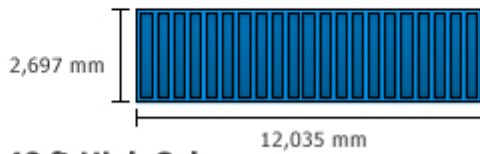

Container types and measurements

DRY CARGO CONTAINERS

20 ft

40 ft

40 ft High Cube

	20 ft	40 ft	40 ft High Cube
Interior Dimensions			
Width	2,350 mm	2,350 mm	2,350 mm
Length	5,896 mm	12,035 mm	12,035 mm
Height	2,385 mm	2,385 mm	2,697 mm
Door Opening			
Width	2,340 mm	2,339 mm	2,340 mm
Height	2,274 mm	2,274 mm	2,579 mm
Tare Weight			
kg	2,150 kg	3,700 kg	3,800 kg
lbs	4,739 lbs	8,156 lbs	8,377 lbs
Cubic Capacity			
Cubic meters	33.0 cbm	67.0 cbm	76.0 cbm
Cubic feet	1,179 cu. ft	2,393 cu. ft	2,714 cu. ft
Payload			
kg	24,850 kg	32,500 kg	30,200 kg
lbs	54,783 lbs	63,491 lbs	66,577 lbs

REEFER CONTAINERS

20 ft

40 ft

40 ft High Cube

	20 ft	40 ft	40 ft High Cube
Interior Dimensions			
Length	5,451 mm	11,577 mm	11,578 mm
Width	2,294 mm	2,294 mm	2,280 mm
Height	2,201 mm	2,210 mm	2,425 mm
Door Opening			
Width	2,296 mm	2,294 mm	2,278 mm
Height	2,156 mm	2,174 mm	2,473 mm
Tare Weight			
kg	2,930 kg	3,900 kg	4,500 kg
lbs	6,062 lbs	8,708 lbs	9,920 lbs
Cubic Capacity			

40 ft

20 ft Open Side/Open Top

	20 ft	40 ft	40 ft High Cube
Interior Dimensions			
Width	2,350 mm	2,350 mm	2,350 mm
Length	5,896 mm	12,035 mm	12,035 mm
Height	2,385 mm	2,385 mm	2,697 mm
Door Opening			
Width	2,340 mm	2,339 mm	2,340 mm
Height	2,274 mm	2,274 mm	2,579 mm
Tare Weight			
kg	2,150 kg	3,700 kg	3,800 kg
lbs	4,739 lbs	8,156 lbs	8,377 lbs
Cubic Capacity			
Cubic meters	33.0 cbm	67.0 cbm	76.0 cbm
Cubic feet	1,179 cu. ft	2,393 cu. ft	2,714 cu. ft
Payload			
kg	24,850 kg	32,500 kg	30,200 kg
lbs	54,783 lbs	63,491 lbs	66,577 lbs