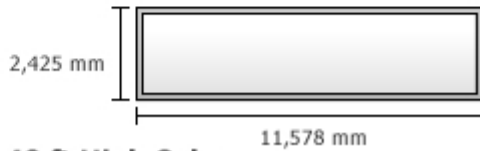

Container types and measurements

DRY CARGO CONTAINERS

20 ft

40 ft

40 ft High Cube

	20 ft	40 ft	40 ft High Cube
Interior Dimensions			
Width	2,350 mm	2,350 mm	2,350 mm
Length	5,896 mm	12,035 mm	12,035 mm
Height	2,385 mm	2,385 mm	2,697 mm
Door Opening			
Width	2,340 mm	2,339 mm	2,340 mm
Height	2,274 mm	2,274 mm	2,579 mm
Tare Weight			
kg	2,150 kg	3,700 kg	3,800 kg
lbs	4,739 lbs	8,156 lbs	8,377 lbs
Cubic Capacity			
Cubic meters	33.0 cbm	67.0 cbm	76.0 cbm
Cubic feet	1,179 cu. ft	2,393 cu. ft	2,714 cu. ft
Payload			
kg	24,850 kg	32,500 kg	30,200 kg
lbs	54,783 lbs	63,491 lbs	66,577 lbs

REEFER CONTAINERS

20 ft

40 ft

40 ft High Cube

	20 ft	40 ft	40 ft High Cube
Interior Dimensions			
Length	5,451 mm	11,577 mm	11,578 mm
Width	2,294 mm	2,294 mm	2,280 mm
Height	2,201 mm	2,210 mm	2,425 mm
Door Opening			
Width	2,296 mm	2,294 mm	2,278 mm
Height	2,156 mm	2,174 mm	2,473 mm
Tare Weight			
kg	2,930 kg	3,900 kg	4,500 kg
lbs	6,062 lbs	8,708 lbs	9,920 lbs
Cubic Capacity			

40 ft

20 ft Open Side/Open Top

	20 ft	40 ft	40 ft High Cube
Interior Dimensions			
Width	2,350 mm	2,350 mm	2,350 mm
Length	5,896 mm	12,035 mm	12,035 mm
Height	2,385 mm	2,385 mm	2,697 mm
Door Opening			
Width	2,340 mm	2,339 mm	2,340 mm
Height	2,274 mm	2,274 mm	2,579 mm
Tare Weight			
kg	2,150 kg	3,700 kg	3,800 kg
lbs	4,739 lbs	8,156 lbs	8,377 lbs
Cubic Capacity			
Cubic meters	33.0 cbm	67.0 cbm	76.0 cbm
Cubic feet	1,179 cu. ft	2,393 cu. ft	2,714 cu. ft
Payload			
kg	24,850 kg	32,500 kg	30,200 kg
lbs	54,783 lbs	63,491 lbs	66,577 lbs