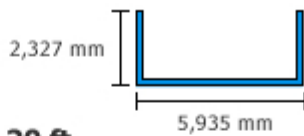

Cubic meters	27.9 cbm	56.1 cbm	64.0 cbm
Cubic feet	986 cu. ft.	2,000 cu. ft.	2,359 cu. ft.
Payload			
kg	27,550 kg	28,600 kg	29,500 kg
lbs	53,460 lbs	62,940 lbs	65,034 lbs

FLAT RACK CONTAINER

20 ft