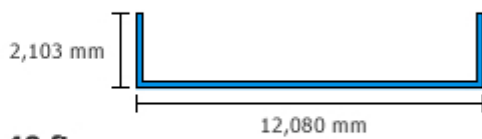

Cubic meters	27.9 cbm	56.1 cbm	64.0 cbm
Cubic feet	986 cu. ft.	2,000 cu. ft.	2,359 cu. ft.
Payload			
kg	27,550 kg	28,600 kg	29,500 kg
lbs	53,460 lbs	62,940 lbs	65,034 lbs

FLAT RACK CONTAINER

20 ft

40 ft

40 ft Collapsible Flat Rack

	20 ft	40 ft	40 ft High Cube
Interior Dimensions			
Width	2,350 mm	2,350 mm	2,350 mm
Length	5,896 mm	12,035 mm	12,035 mm
Height	2,385 mm	2,385 mm	2,697 mm
Door Opening			
Width	2,340 mm	2,339 mm	2,340 mm
Height	2,274 mm	2,274 mm	2,579 mm
Tare Weight			
kg	2,150 kg	3,700 kg	3,800 kg
lbs	4,739 lbs	8,156 lbs	8,377 lbs