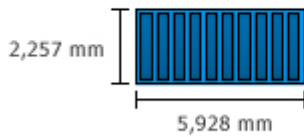

Container types and measurements

DRY CARGO CONTAINERS

20 ft

40 ft

40 ft High Cube

	20 ft	40 ft	40 ft High Cube
Interior Dimensions			
Width	2,350 mm	2,350 mm	2,350 mm
Length	5,896 mm	12,035 mm	12,035 mm
Height	2,385 mm	2,385 mm	2,697 mm
Door Opening			
Width	2,340 mm	2,339 mm	2,340 mm
Height	2,274 mm	2,274 mm	2,579 mm
Tare Weight			
kg	2,150 kg	3,700 kg	3,800 kg
lbs	4,739 lbs	8,156 lbs	8,377 lbs
Cubic Capacity			
Cubic meters	33.0 cbm	67.0 cbm	76.0 cbm
Cubic feet	1,179 cu. ft	2,393 cu. ft	2,714 cu. ft
Payload			
kg	24,850 kg	32,500 kg	30,200 kg
lbs	54,783 lbs	63,491 lbs	66,577 lbs

REEFER CONTAINERS

20 ft

40 ft

40 ft High Cube

	20 ft	40 ft	40 ft High Cube
Interior Dimensions			
Length	5,451 mm	11,577 mm	11,578 mm
Width	2,294 mm	2,294 mm	2,280 mm
Height	2,201 mm	2,210 mm	2,425 mm
Door Opening			
Width	2,296 mm	2,294 mm	2,278 mm
Height	2,156 mm	2,174 mm	2,473 mm
Tare Weight			
kg	2,930 kg	3,900 kg	4,500 kg
lbs	6,062 lbs	8,708 lbs	9,920 lbs
Cubic Capacity			

Cubic Capacity

Cubic meters	33.0 cbm	67.0 cbm	76.0 cbm
Cubic feet	1,179 cu. ft	2,393 cu. ft	2,714 cu. ft

Payload

kg	24,850 kg	32,500 kg	30,200 kg
lbs	54,783 lbs	63,491 lbs	66,577 lbs

OPEN TOP CONTAINERS

20 ft

40 ft

20 ft Open Side/Open Top

	20 ft	40 ft	40 ft High Cube
Interior Dimensions			
Width	2,350 mm	2,350 mm	2,350 mm
Length	5,896 mm	12,035 mm	12,035 mm
Height	2,385 mm	2,385 mm	2,697 mm
Door Opening			
Width	2,340 mm	2,339 mm	2,340 mm
Height	2,274 mm	2,274 mm	2,579 mm
Tare Weight			
kg	2,150 kg	3,700 kg	3,800 kg
lbs	4,739 lbs	8,156 lbs	8,377 lbs
Cubic Capacity			
Cubic meters	33.0 cbm	67.0 cbm	76.0 cbm
Cubic feet	1,179 cu. ft	2,393 cu. ft	2,714 cu. ft
Payload			
kg	24,850 kg	32,500 kg	30,200 kg
lbs	54,783 lbs	63,491 lbs	66,577 lbs